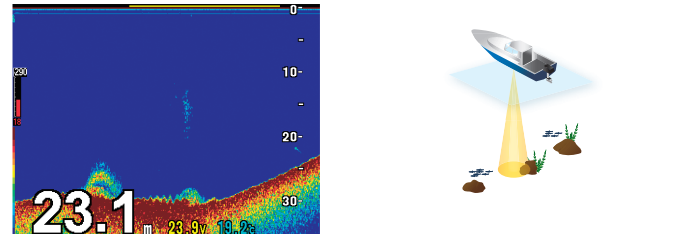

Specifications are subject to change without notice.

HONDA ELECTRONICS CO., LTD.

20 Oyamazuka, Oiwa-cho,
Toyohashi, Aichi 441-3193, Japan

TEL: +81-532-41-2512

<https://en.honda-el.co.jp/product/marine/>

HONDEX® is the registered trademark of HONDA ELECTRONICS CO.,LTD. in the United States, Japan and other countries.