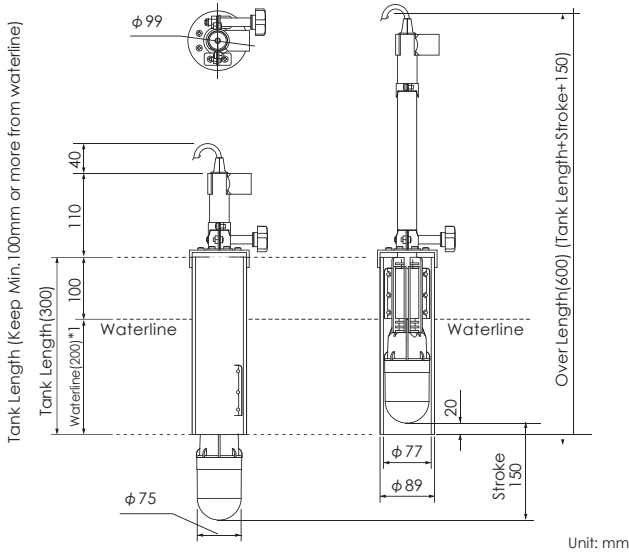

TD304

Wide-Band Multi-Frequency : 140-240kHz

TD303

Standard Fixed Frequency : 290kHz

HE-773B

Specifications

Operating Voltage (Main Unit)	11-30V DC
Input Voltage (Auto-Hoist)	24V spec.
Power Consumption	Approx. 18W
Dimensions	W300 X D255 X H96
Weight	Approx. 2.6kg
Display Mode	Sonar Mode (Off-Center Mode/Vertical Display) Bottom Sonar Mode (Off-Center Mode) Sounder Mode
Transducer (Hull Unit)	Manual or Auto
Output Power	1kW
Frequency	TD304 Wide-Band : 140-240kHz TD303 Fixed : 290kHz
Operating Range	0 ~ approx.200m
TD304	15m Cable Length
TD303	12m Cable Length
CR09	Remote for HE-773B

Dimensions

Hull Unit: Manual Hoist

Weight: Approx. 1.8kg

Case of minimum-size drawing when the waterline is 200mm.

*1: Keep the tank length of 300mm or more even if waterline is below 200mm.

Hull Unit: Automatic Hoist

Weight: Approx. 4.5kg

※1: Tank pipe should be min. 100mm higher than waterline.

※2: Tank pipe should be min. 330mm or longer.

Vertical Display (NEW)

Easy to comprehend the depth of fish school by displaying sonar mode viewed vertically.