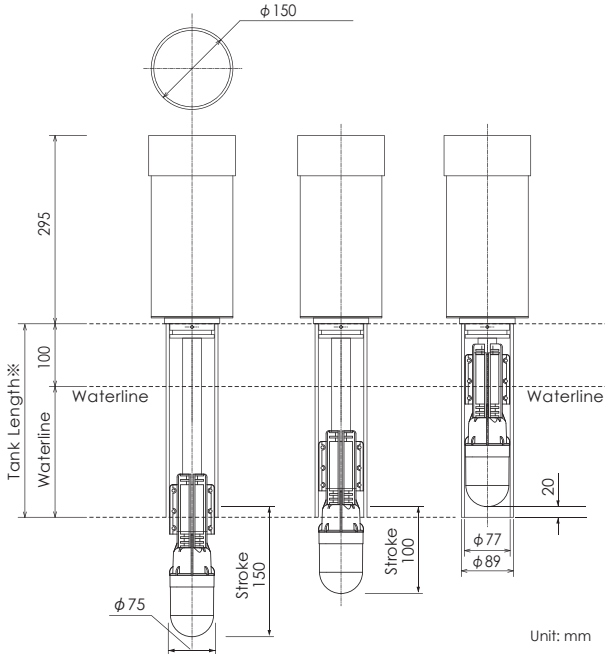

TD304

Wide-Band Multi-Frequency : 140-240kHz

TD303

Standard Fixed Frequency : 290kHz

HE-773B

Specifications

Operating Voltage (Main Unit)	11-30V DC
Input Voltage (Auto-Hoist)	24V spec.
Power Consumption	Approx. 18W
Dimensions	W300 X D255 X H96
Weight	Approx. 2.6kg
Display Mode	Sonar Mode (Off-Center Mode/Vertical Display) Bottom Sonar Mode (Off-Center Mode) Sounder Mode
Transducer (Hull Unit)	Manual or Auto
Output Power	1kW
Frequency	TD304 Wide-Band : 140-240kHz TD303 Fixed : 290kHz
Operating Range	0 ~ approx.200m
TD304	15m Cable Length
TD303	12m Cable Length
CR09	Remote for HE-773B

Dimensions

Hull Unit: Manual Hoist

Weight: Approx. 1.8kg

Case of minimum-size drawing when the waterline is 200mm.

*1: Keep the tank length of 300mm or more even if waterline is below 200mm.

Hull Unit: Automatic Hoist

Weight: Approx. 4.5kg

※1: Tank pipe should be min. 100mm higher than waterline.

※2: Tank pipe should be min. 330mm or longer.

Vertical Display (NEW)

Easy to comprehend the depth of fish school by displaying sonar mode viewed vertically.