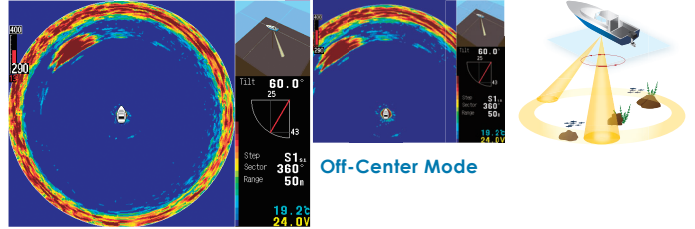

TD304

Wide-Band Multi-Frequency : 140-240kHz

TD303

Standard Fixed Frequency : 290kHz

HE-773B

Specifications

Operating Voltage (Main Unit)	11-30V DC
Input Voltage (Auto-Hoist)	24V spec.
Power Consumption	Approx. 18W
Dimensions	W300 X D255 X H96
Weight	Approx. 2.6kg
Display Mode	Sonar Mode (Off-Center Mode/Vertical Display) Bottom Sonar Mode (Off-Center Mode) Sounder Mode
Transducer (Hull Unit)	Manual or Auto
Output Power	1kW
Frequency	TD304 Wide-Band : 140-240kHz TD303 Fixed : 290kHz
Operating Range	0 ~ approx.200m
TD304	15m Cable Length
TD303	12m Cable Length
CR09	Remote for HE-773B

Weight: Approx. 4.5kg

※1: Tank pipe should be min. 100mm higher than waterline.

※2: Tank pipe should be min. 330mm or longer.

Vertical Display (NEW)

Easy to comprehend the depth of fish school by displaying sonar mode viewed vertically.

Display Mode

Sonar Mode

Possible to detect wide range by rotating the transducer. The detection range (scanning sector) can be selectable to cover from narrow to whole circle. Also, possible to select 4-Display Mode and Off-Center Mode.

Bottom Sonar Mode

Sea floor condition or fish school are easily detected and shown as cross-section view by rotating the transducer with motor. Also, possible to select 4-Display Mode and Off-Center Mode.