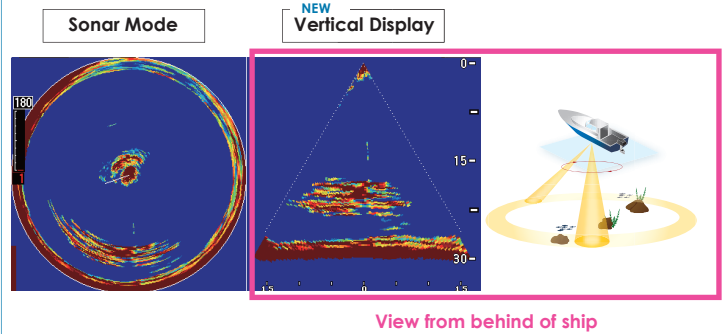

Weight: Approx. 4.5kg

※1: Tank pipe should be min. 100mm higher than waterline.

※2: Tank pipe should be min. 330mm or longer.

Vertical Display (NEW)

Easy to comprehend the depth of fish school by displaying sonar mode viewed vertically.

Display Mode

Sonar Mode

Possible to detect wide range by rotating the transducer. The detection range (scanning sector) can be selectable to cover from narrow to whole circle. Also, possible to select 4-Display Mode and Off-Center Mode.

Bottom Sonar Mode

Sea floor condition or fish school are easily detected and shown as cross-section view by rotating the transducer with motor. Also, possible to select 4-Display Mode and Off-Center Mode.