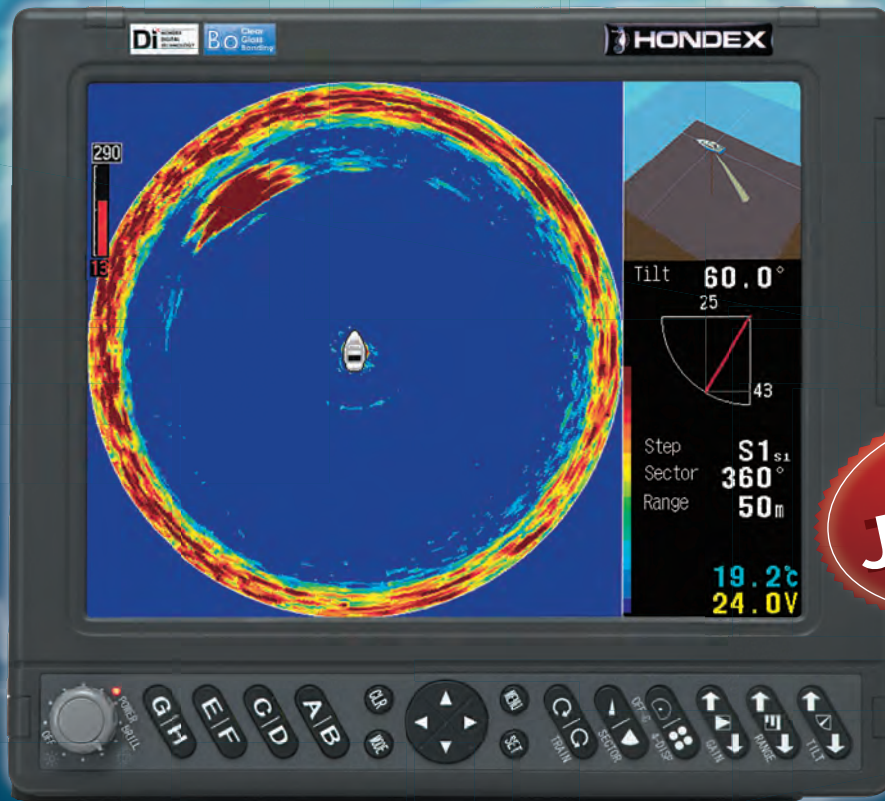

## 10.4" Digital Multi-Scan Echo Sounder HE-773

Select One from 2pcs Superb Soundomes

**TD304**

Wide-Band Multi-Frequency : 140-240kHz

**TD303**

Standard Fixed Frequency : 290kHz

## Specifications

Display	10.4" Color TFT LCD
Number of Pixel	640 X 480
Operating Voltage (Main Unit)	11-30V DC
Input Voltage (Auto-Hoist)	24V spec.
Power Consumption	27W
Display Mode	Sonar Mode (4-Display Mode/Off-Center Mode) Bottom Sonar Mode (4-Display Mode/Off-Center Mode) Sounder Mode
Transducer (Hull Unit)	Manual or Auto
Output Power	1kW
Frequency	TD304 Wide-Band : 140-240kHz TD303 Fixed : 290kHz
Operating Range	0 - approx.200m
TD304	15m Cable Length
TD303	12m Cable Length

### Sonar Mode

Possible to detect wide range by rotating the transducer. The detection range (scanning sector) can be selectable to cover from narrow to whole circle. Also, possible to select 4-Display Mode and Off-Center Mode.

### Bottom Sonar Mode

Sea floor condition or fish school are easily detected and shown as cross-section view by rotating the transducer with motor. Also, possible to select 4-Display Mode and Off-Center Mode.