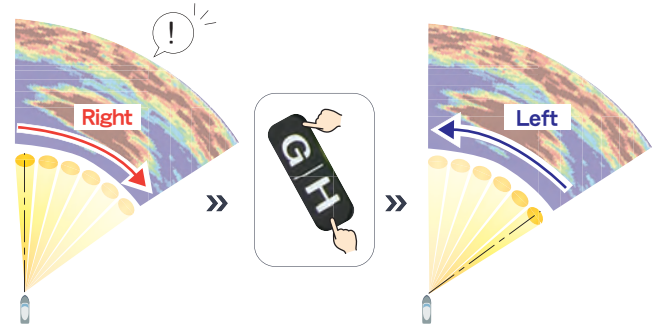

## Counter-Rotating Sensor Function (NEW)

Possible to rotate the sensor in opposite direction by pressing G/H key. This function enables the quick double-check on fish school.

## Display mode