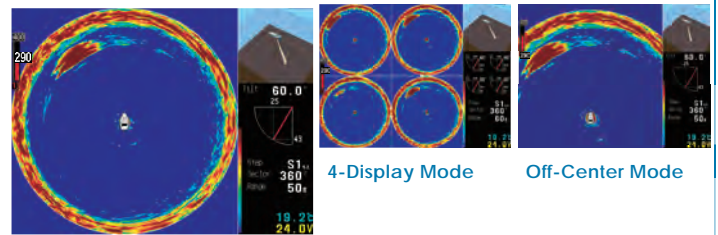

## Counter-Rotating Sensor Function (NEW)

Possible to rotate the sensor in opposite direction by pressing G/H key. This function enables the quick double-check on fish school.

## Display mode

### Sonar Mode

Possible to detect wide range by rotating the transducer. The detection range (scanning sector) can be selectable to cover from narrow to whole circle. Also, possible to select 4-Display Mode and Off-Center Mode.

### Bottom Sonar Mode

Sea floor condition or fish school are easily detected and shown as cross-section view by rotating the transducer with motor. Also, possible to select 4-Display Mode and Off-Center Mode.