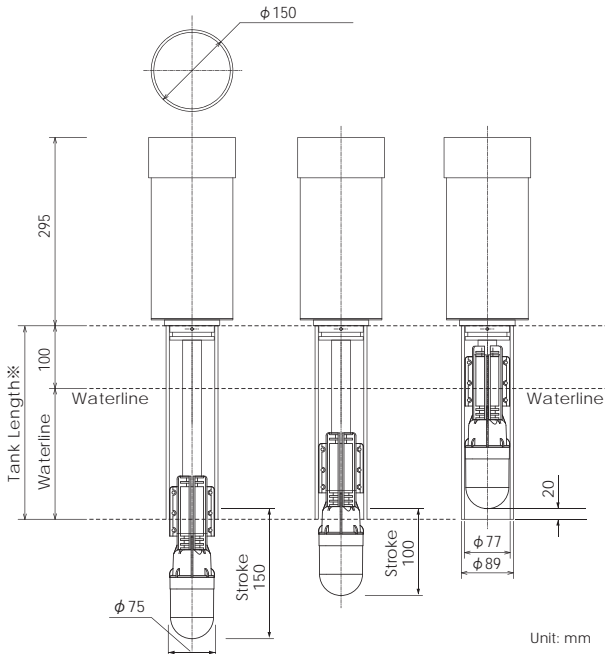

## Specifications

Display	10.4" Color TFT LCD
Number of Pixel	640 X 480
Operating Voltage (Main Unit)	11-30V DC
Input Voltage (Auto-Hoist)	24V spec.
Power Consumption	27W
Display Mode	Sonar Mode (4-Display Mode/Off-Center Mode) Bottom Sonar Mode (4-Display Mode/Off-Center Mode) Sounder Mode
Transducer (Hull Unit)	Manual or Auto
Output Power	1kW
Frequency	TD304 Wide-Band : 140-240kHz TD303 Fixed : 290kHz
Operating Range	0 - approx.200m
TD304	15m Cable Length
TD303	12m Cable Length

## Dimensions

### Hull Unit: Manual Hoist

Weight: Approx. 1.8kg

Case of minimum-size drawing when the waterline is 200mm.

\*1: Keep the tank length of 300mm or more even if waterline is below 200mm.

### Hull Unit: Automatic Hoist

Weight: Approx. 4.5kg

※1: Tank pipe should be min, 100mm higher than waterline.

※2: Tank pipe should be min, 330mm or longer.