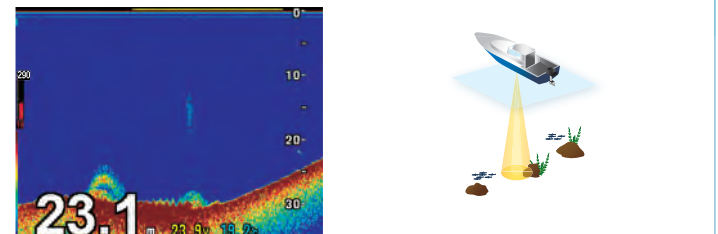

Specifications are subject to change without notice.

HONDA ELECTRONICS CO., LTD.

20 Oyamazuka, Oiwa-cho,
Toyohashi, Aichi 441-3193, Japan

TEL: +81-532-41-2512

<https://en.honda-el.co.jp/product/marine/>

HONDEX® is the registered trademark of HONDA ELECTRONICS CO.,LTD. in the United States, Japan and other countries.