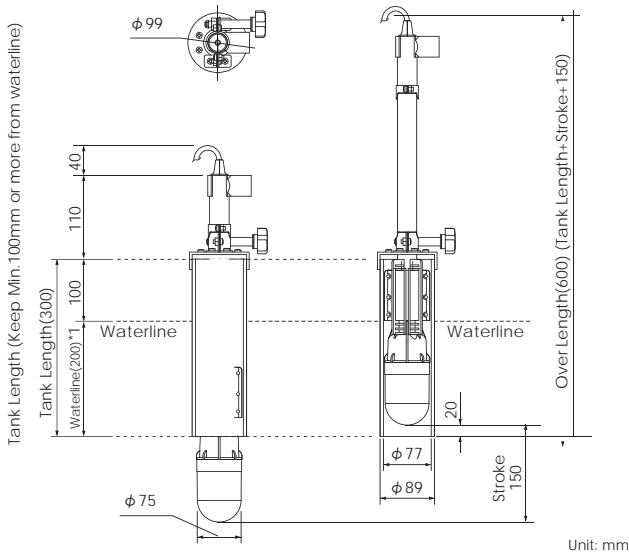

## Specifications

Display	10.4" Color TFT LCD
Number of Pixel	640 X 480
Operating Voltage (Main Unit)	11-30V DC
Input Voltage (Auto-Hoist)	24V spec.
Power Consumption	27W
Display Mode	Sonar Mode (4-Display Mode/Off-Center Mode) Bottom Sonar Mode (4-Display Mode/Off-Center Mode) Sounder Mode
Transducer (Hull Unit)	Manual or Auto
Output Power	1kW
Frequency	TD304 Wide-Band : 140-240kHz TD303 Fixed : 290kHz
Operating Range	0 - approx.200m
TD304	15m Cable Length
TD303	12m Cable Length

## Dimensions

### Hull Unit: Manual Hoist

Weight: Approx. 1.8kg

Case of minimum-size drawing when the waterline is 200mm.

\*1: Keep the tank length of 300mm or more even if waterline is below 200mm.